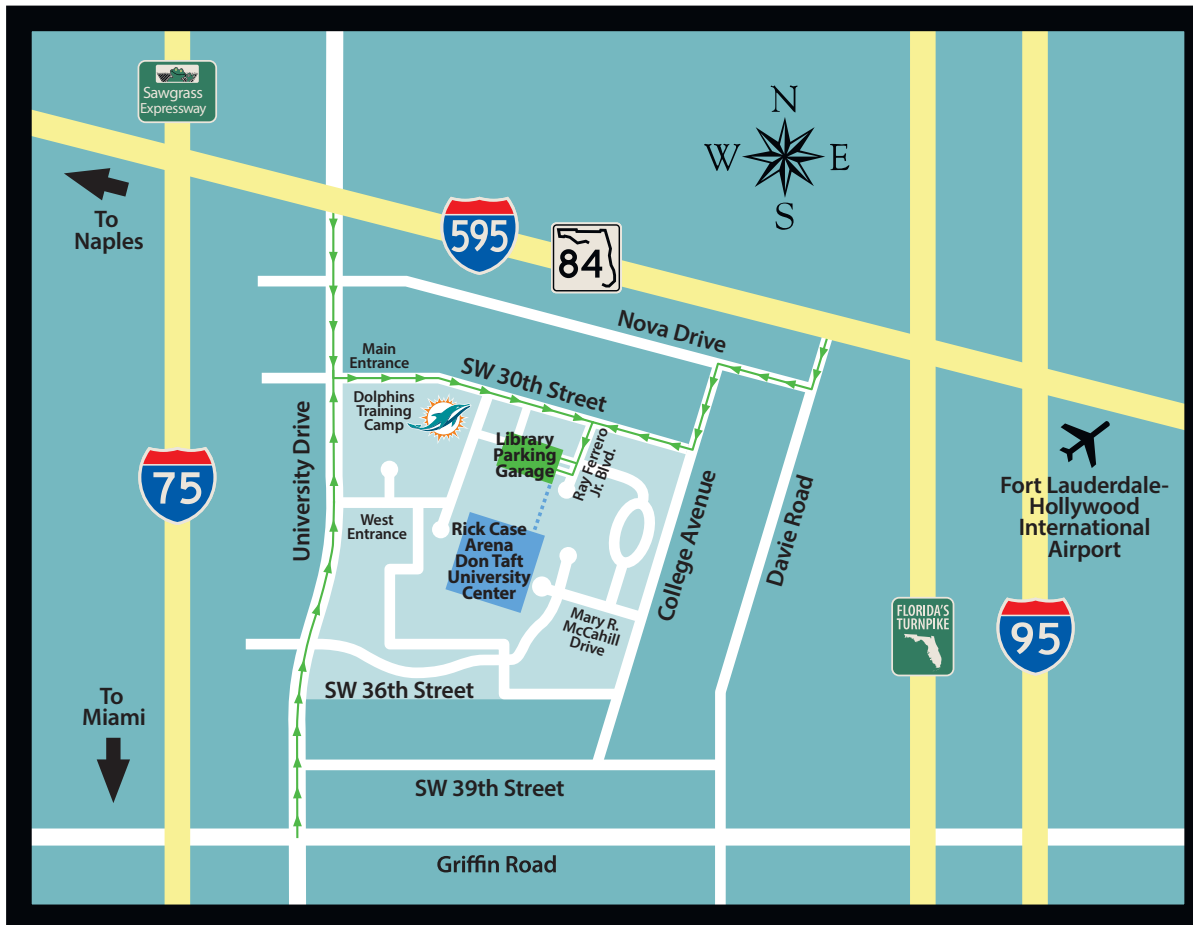

SUPER BOWL LIV FIELD/AUDIO TEAMS GAME DAY PARKING / CHECK IN

NOVA SOUTHEASTERN UNIVERSITY
3301 College Ave, Fort Lauderdale/Davie, FL 33314

**NOTE: YOU MUST CHECK IN
AND BOARD BUSES AT
THIS LOCATION.
NO EXCEPTIONS.**

- Take Davie Road or University Drive to SW 30th St.
- Enter the Library Parking Garage via Ray Ferrero Jr. Blvd. off of SW 30th St.
- Follow our signs south to the Rick Case Arena